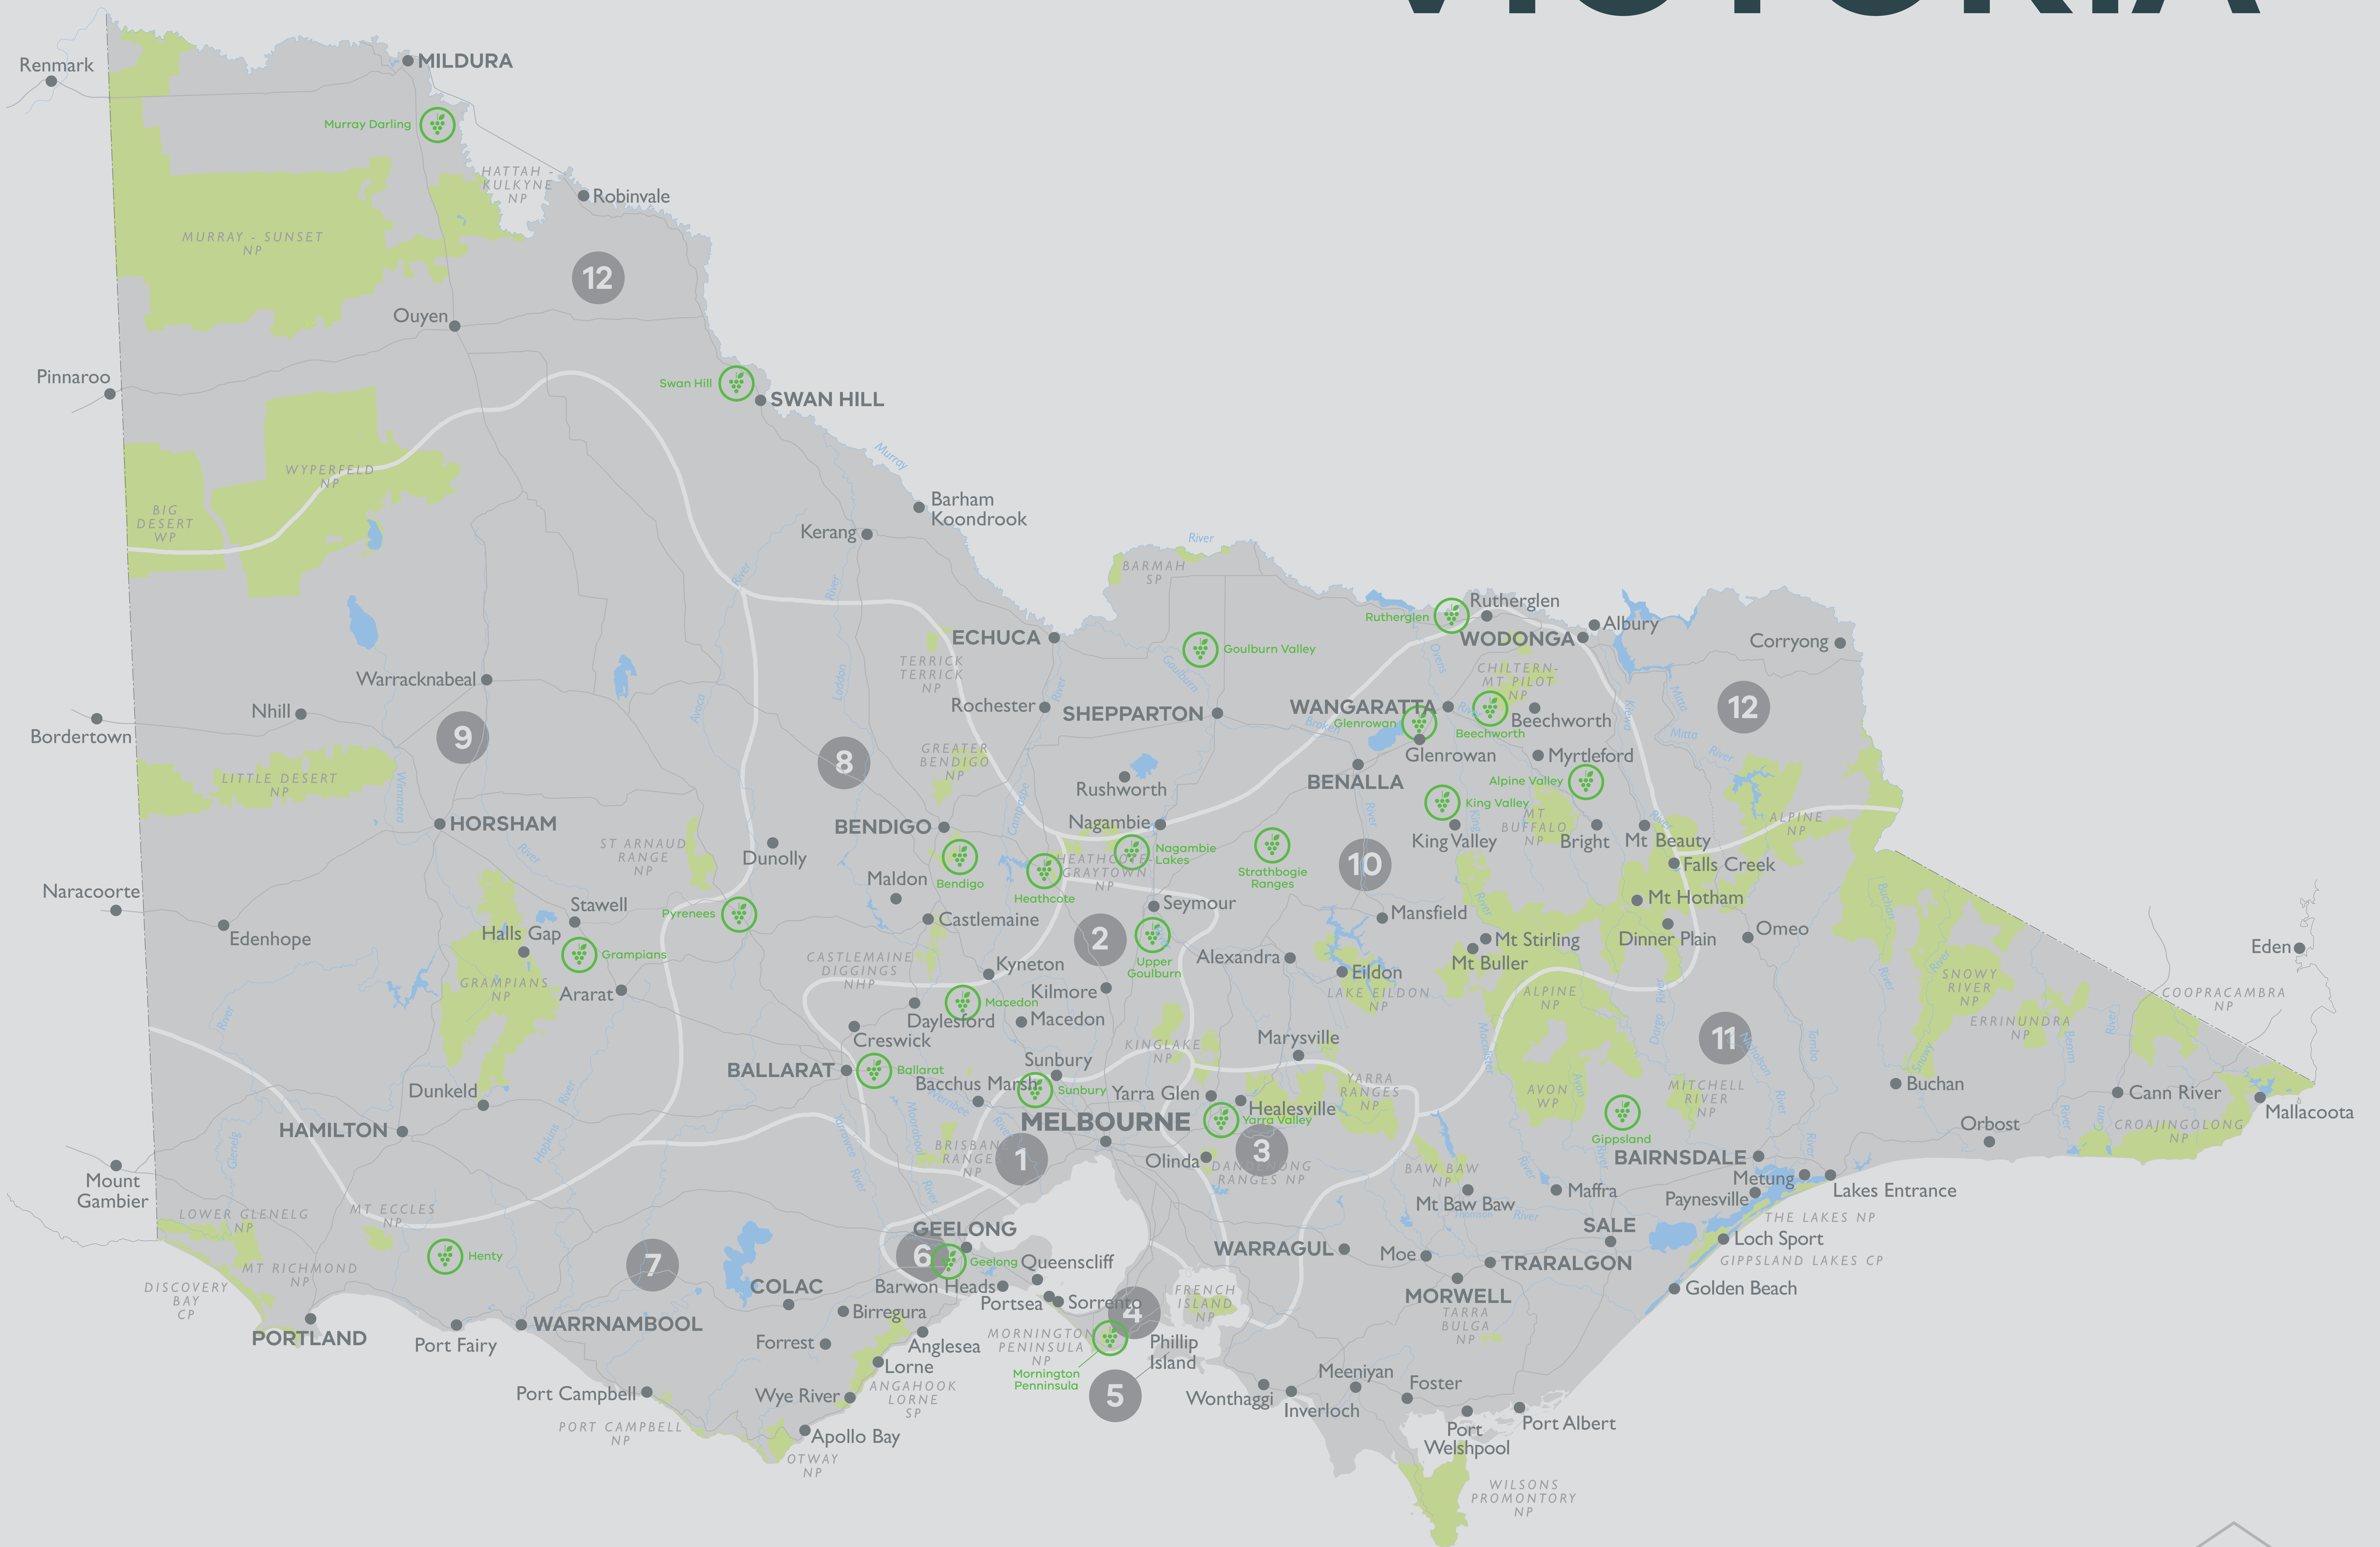

VICTORIA

- | | | | | | | | | | | | | |
|---------------------------------------|---|--|---|---|---|--|---|---|--|---|--|--|
| <p>1 Melbourne
Sunbury</p> | <p>2 Daylesford & the Macedon Ranges
Bacchus Marsh
Ballan
Blackwood
Clunes
Daylesford
Diggers Rest
Gisborne
Hepburn Springs
Kilmore
Kyneton
Lancefield
Macedon
Malmesbury
Melton
Mount Macedon
Romsey
Seymour
Smeaton
Sunbury
Trentham
Wailan
Whittlesea
Woodend
Macedon Ranges
Yarra Valley</p> | <p>3 Yarra Valley & the Dandenong Ranges
Belgrave
Buxton
Coldstream
Cockatoo
Eltham
Emerald
Fernshaw
Gembrook
Glenburn
Halls Gap
Kinglake
Lilydale
Marysville
Montrose
Mooroolbark
Mt Evelyn
Mt Dandenong
Olinda
Powelltown
Sassafras
Seville
Sherbrook
Upper Beaconsfield
Yarra Glen
Yering
Yarra Valley</p> | <p>4 Mornington Peninsula
Baxter
Bittern
Blind Bight
Borneo
Cape Schank
Crib Point
Dromana
Flinders
Frankston
Hastings
Portsea
McGee
Mornington
Mt Eliza
Mt Martha
Pearcedale
Red Hill
Rosebud
Rye
Safety Beach
Shoreham
Somerville
Sorrento
Tooradin
Tyabb
Mornington Peninsula</p> | <p>5 Phillip Island
Cape Woolamai
Churchill Island
Coves
Newhaven
RMIT
San Remo
Silverleaves
Sunderland Bay
Sunset Strip
Ventnor
Wimbledon Heights</p> | <p>6 Geelong and the Bellarine
Bannockburn
Barwon Heads
Drysdale
Geelong
Inverleigh
Indented Head
Lara
Lethbridge
Little River
Meredith
Ocean Grove
Portarlington
Point Lonsdale
St Leonards
Queenscliff
Werrisbee
Geelong</p> | <p>7 Great Ocean Road
Aireys Inlet
Angelsea
Apollo Bay
Birregurra
Camperdown
Casterton
Colac
Forrest
Koroit
Lorne
Nelson
Port Campbell
Port Fairy
Portland
Torquay
Warrnambool
Winchelsea
Wye River
Henty</p> | <p>8 Goldfields
Alfredton
Ballarat
Beaufort
Bendigo
Buninyong
Castlemaine
Creswick
Dunolly
Guildford
Harcourt
Heathcote
Inglewood
Logan
Maldon
Maryborough
Newstead
Redbank
Skipiton
Stuart Mill
Smeaton
Talbot
Wedderburn
Heathcote
Ballarat
Bendigo
Pyrenees</p> | <p>9 Grampians
Aparat
Avoca
Birchip
Buangor
Casterton
Coleraine
Dimboola
Donald
Dunkeld
Great Western
Halls Gap
Hamilton
Horsham
Haptoun
Kaniva
Mayston
Murtoa
Nattimuk
Nhill
Penshurst
Pomaloi
Rainbow
Stowell
Streatham
St Arnaud
Warracknabeal
Wartook Valley
Grampians
Great Western
Henty</p> | <p>10 High Country
Alexandra
Alpine National Park
Beechworth
Benalla
Bright
Chiltern
Dinner Plain
Euroa
Falls Creek
Glenrowan
Goughs Bay
Harrietville
Howqua
Jameson
Lake Eildon
Mansfield
Milawa
Mt Beauty
Mt Buffalo
Mt Buller
Myrtleford
Myrtleford
Rutherglen
Taggerty
Tawonga
Thornton
Wangaratta
Whitfield
Violet Town
Yackandandah
Yea
King Valley
Alpine Valley
Glenrowan
Nagambie Lakes
Upper Goulburn</p> | <p>11 Gippsland
Bairnsdale
Briagolong
Cowwarr
Dinner Plain
Drouin
Foster
Golden Beach
Heyfield
Inverloch
Lakes Entrance
Lialla
Maffra
Mallacoota
Marlo
Meenyan
Morwell
Metung
Neerim South
Mt Baw Baw
Omeo
Orbost
Paynesville
Port Albert
Sale
Stratford
Tinamba
Traralgon
Walhalla
Warragul
Wonthaggi
Yanakee
Yarragon
Yarrum
Gippsland</p> | <p>12 The Murray
Albury Wodonga
Barham Koondrook
Barmera
Berri
Blanchetown
Clayton Bay
Cobdogga
Cobram
Corowa
Corryong
Echuca-Moama
Geelong
Howlong
Lake Boga
Loxton
Lyapun
Mannum
Mildura
Moorook
Morgan
Renmark
Riverland
Robinvale
Shepparton
Swan Hill
Swan Reach
Tocumwal
Walkerie
Wentworth
Yarrowonga-Mulwala
Goulburn Valley
Murray Darling
Swan Hill</p> | <p>Wine regions
Key tourism destination</p> |
|---------------------------------------|---|--|---|---|---|--|---|---|--|---|--|--|